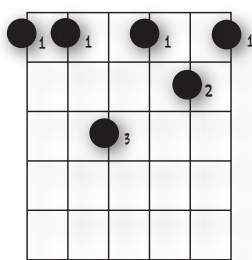

An Angel to Watch Over Me - Chord Chart (Single Guitar Version - p1)

arranged by Kevin Cookson

A7

Am

Am7

Am/G

Ab

Ab/B

Bm

Bm7

Bb7

Bbm

Bbm7

Bbm/Ab

C

Cm

D

Dsus

An Angel to Watch Over Me - Chord Chart (Single Guitar Version - p2)

1 First Finger - Left Hand
 2 Second Finger - Left Hand
 3 Third Finger - Left Hand
 4 Fourth Finger - Left Hand
 X Do Not Play This String
 ○ Play Open String
 ? Signifies Chord Position Is On Numbered Fret