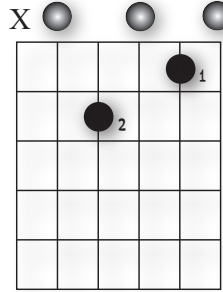

An Angel to Watch Over Me - Chord Chart (Single Guitar Version - p1)

arranged by Kevin Cookson

A7

Am

Am7

Am/G

Ab

Ab/B

Bm

Bm7

Bb7

Bbm

Bbm7

Bbm/Ab

C

Cm

D

Dsus

An Angel to Watch Over Me - Chord Chart (Single Guitar Version - p2)

1 First Finger - Left Hand
 2 Second Finger - Left Hand
 3 Third Finger - Left Hand
 4 Fourth Finger - Left Hand
 X Do Not Play This String
 ○ Play Open String
 ? Signifies Chord Position Is On Numbered Fret