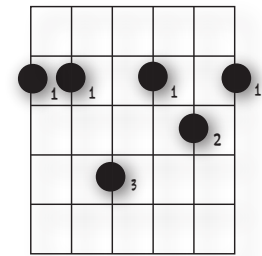

An Angel to Watch Over Me - Chord Chart (Single Guitar Version - p1)

arranged by Kevin Cookson

A7

Am

Am7

Am/G

Ab

Ab/B

Bm

Bm7

Bb7

Bbm

Bbm7

Bbm/Ab

C

Cm

D

Dsus

An Angel to Watch Over Me - Chord Chart (Single Guitar Version - p2)

1 First Finger - Left Hand
 2 Second Finger - Left Hand
 3 Third Finger - Left Hand
 4 Fourth Finger - Left Hand
 X Do Not Play This String
 ○ Play Open String
 ? Signifies Chord Position Is On Numbered Fret