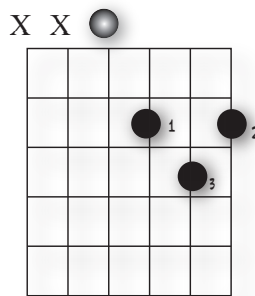

An Angel to Watch Over Me - Chord Chart (Single Guitar Version - p1)

arranged by Kevin Cookson

A7

Am

Am7

Am/G

Ab

Ab/B

Bm

Bm7

Bb7

Bbm

Bbm7

Bbm/Ab

C

Cm

D

Dsus

An Angel to Watch Over Me - Chord Chart (Single Guitar Version - p2)

1 First Finger - Left Hand
 2 Second Finger - Left Hand
 3 Third Finger - Left Hand
 4 Fourth Finger - Left Hand
 X Do Not Play This String
 ○ Play Open String
 ? Signifies Chord Position Is On Numbered Fret