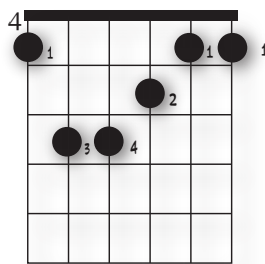

An Angel to Watch Over Me - Chord Chart (Single Guitar Version - p1)

arranged by Kevin Cookson

A7

Am

Am7

Am/G

Ab

Ab/B

Bm

Bm7

Bb7

Bbm

Bbm7

Bbm/Ab

C

Cm

D

Dsus

An Angel to Watch Over Me - Chord Chart (Single Guitar Version - p2)

1 First Finger - Left Hand
 2 Second Finger - Left Hand
 3 Third Finger - Left Hand
 4 Fourth Finger - Left Hand
 X Do Not Play This String
 ○ Play Open String
 ? Signifies Chord Position Is On Numbered Fret