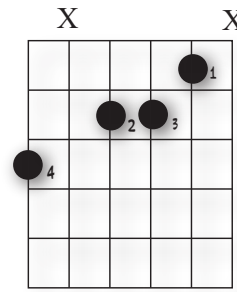

An Angel to Watch Over Me - Chord Chart (Single Guitar Version - p1)

arranged by Kevin Cookson

A7

Am

Am7

Am/G

Ab

Ab/B

Bm

Bm7

Bb7

Bbm

Bbm7

Bbm/Ab

C

Cm

D

Dsus

An Angel to Watch Over Me - Chord Chart (Single Guitar Version - p2)

1 First Finger - Left Hand
 2 Second Finger - Left Hand
 3 Third Finger - Left Hand
 4 Fourth Finger - Left Hand
 X Do Not Play This String
 ○ Play Open String
 ? Signifies Chord Position Is On Numbered Fret