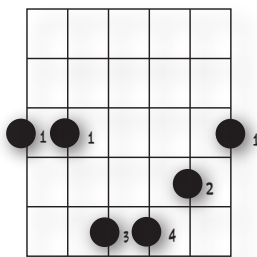

An Angel to Watch Over Me - Chord Chart (Single Guitar Version - p1)

arranged by Kevin Cookson

A7

Am

Am7

Am/G

Ab

Ab/B

Bm

Bm7

Bb7

Bbm

Bbm7

Bbm/Ab

C

Cm

D

Dsus

An Angel to Watch Over Me - Chord Chart (Single Guitar Version - p2)

1 First Finger - Left Hand
 2 Second Finger - Left Hand
 3 Third Finger - Left Hand
 4 Fourth Finger - Left Hand
 X Do Not Play This String
 ○ Play Open String
 ? Signifies Chord Position Is On Numbered Fret