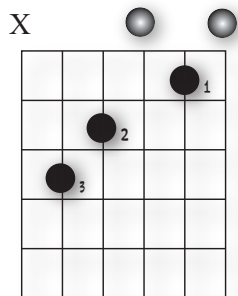

An Angel to Watch Over Me - Chord Chart (Single Guitar Version - p1)

arranged by Kevin Cookson

A7

Am

Am7

Am/G

Ab

Ab/B

Bm

Bm7

Bb7

Bbm

Bbm7

Bbm/Ab

C

Cm

D

Dsus

An Angel to Watch Over Me - Chord Chart (Single Guitar Version - p2)

1 First Finger - Left Hand
 2 Second Finger - Left Hand
 3 Third Finger - Left Hand
 4 Fourth Finger - Left Hand
 X Do Not Play This String
 ○ Play Open String
 ? Signifies Chord Position Is On Numbered Fret