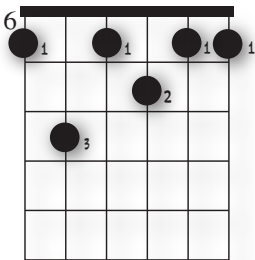

An Angel to Watch Over Me - Chord Chart (Single Guitar Version - p1)

arranged by Kevin Cookson

A7

Am

Am7

Am/G

Ab

Ab/B

Bm

Bm7

Bb7

Bbm

Bbm7

Bbm/Ab

C

Cm

D

Dsus

An Angel to Watch Over Me - Chord Chart (Single Guitar Version - p2)

1 First Finger - Left Hand
 2 Second Finger - Left Hand
 3 Third Finger - Left Hand
 4 Fourth Finger - Left Hand
 X Do Not Play This String
 ○ Play Open String
 ? Signifies Chord Position Is On Numbered Fret