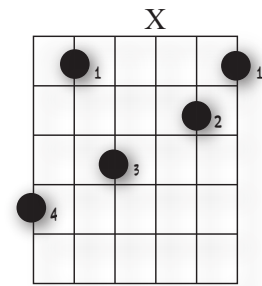

An Angel to Watch Over Me - Chord Chart (Single Guitar Version - p1)

arranged by Kevin Cookson

A7

Am

Am7

Am/G

Ab

Ab/B

Bm

Bm7

Bb7

Bbm

Bbm7

Bbm/Ab

C

Cm

D

Dsus

An Angel to Watch Over Me - Chord Chart (Single Guitar Version - p2)

1 First Finger - Left Hand
 2 Second Finger - Left Hand
 3 Third Finger - Left Hand
 4 Fourth Finger - Left Hand
 X Do Not Play This String
 ○ Play Open String
 ? Signifies Chord Position Is On Numbered Fret