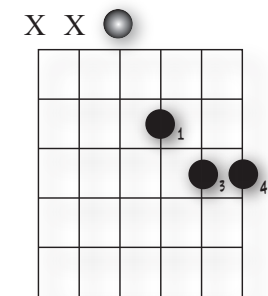

An Angel to Watch Over Me - Chord Chart (Single Guitar Version - p1)

arranged by Kevin Cookson

A7

Am

Am7

Am/G

Ab

Ab/B

Bm

Bm7

Bb7

Bbm

Bbm7

Bbm/Ab

C

Cm

D

Dsus

An Angel to Watch Over Me - Chord Chart (Single Guitar Version - p2)

1 First Finger - Left Hand
 2 Second Finger - Left Hand
 3 Third Finger - Left Hand
 4 Fourth Finger - Left Hand
 X Do Not Play This String
 ○ Play Open String
 ? Signifies Chord Position Is On Numbered Fret