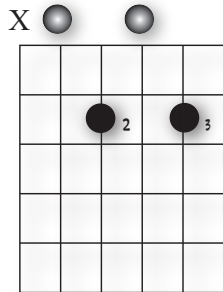

An Angel to Watch Over Me - Chord Chart (Single Guitar Version - p1)

arranged by Kevin Cookson

A7

Am

Am7

Am/G

Ab

Ab/B

Bm

Bm7

Bb7

Bbm

Bbm7

Bbm/Ab

C

Cm

D

Dsus

An Angel to Watch Over Me - Chord Chart (Single Guitar Version - p2)

1 First Finger - Left Hand
 2 Second Finger - Left Hand
 3 Third Finger - Left Hand
 4 Fourth Finger - Left Hand
 X Do Not Play This String
 ○ Play Open String
 ? Signifies Chord Position Is On Numbered Fret