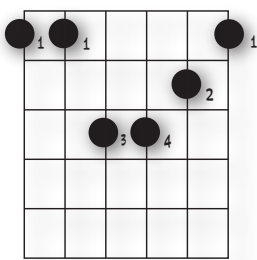

An Angel to Watch Over Me - Chord Chart (Single Guitar Version - p1)

arranged by Kevin Cookson

A7

Am

Am7

Am/G

Ab

Ab/B

Bm

Bm7

Bb7

Bbm

Bbm7

Bbm/Ab

C

Cm

D

Dsus

An Angel to Watch Over Me - Chord Chart (Single Guitar Version - p2)

1 First Finger - Left Hand
 2 Second Finger - Left Hand
 3 Third Finger - Left Hand
 4 Fourth Finger - Left Hand
 X Do Not Play This String
 ○ Play Open String
 ? Signifies Chord Position Is On Numbered Fret