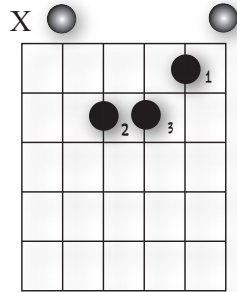

An Angel to Watch Over Me - Chord Chart (Single Guitar Version - p1)

arranged by Kevin Cookson

A7

Am

Am7

Am/G

Ab

Ab/B

Bm

Bm7

Bb7

Bbm

Bbm7

Bbm/Ab

C

Cm

D

Dsus

An Angel to Watch Over Me - Chord Chart (Single Guitar Version - p2)

1 First Finger - Left Hand
 2 Second Finger - Left Hand
 3 Third Finger - Left Hand
 4 Fourth Finger - Left Hand
 X Do Not Play This String
 ○ Play Open String
 ? Signifies Chord Position Is On Numbered Fret