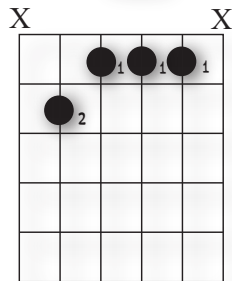

An Angel to Watch Over Me - Chord Chart (Single Guitar Version - p1)

arranged by Kevin Cookson

A7

Am

Am7

Am/G

Ab

Ab/B

Bm

Bm7

Bb7

Bbm

Bbm7

Bbm/Ab

C

Cm

D

Dsus

An Angel to Watch Over Me - Chord Chart (Single Guitar Version - p2)

1 First Finger - Left Hand
 2 Second Finger - Left Hand
 3 Third Finger - Left Hand
 4 Fourth Finger - Left Hand
 X Do Not Play This String
 ○ Play Open String
 ? Signifies Chord Position Is On Numbered Fret