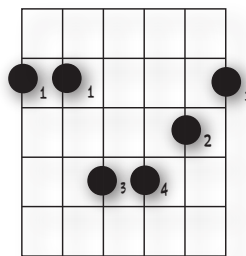

An Angel to Watch Over Me - Chord Chart (Single Guitar Version - p1)

arranged by Kevin Cookson

A7

Am

Am7

Am/G

Ab

Ab/B

Bm

Bm7

Bb7

Bbm

Bbm7

Bbm/Ab

C

Cm

D

Dsus

An Angel to Watch Over Me - Chord Chart (Single Guitar Version - p2)

1 First Finger - Left Hand
 2 Second Finger - Left Hand
 3 Third Finger - Left Hand
 4 Fourth Finger - Left Hand
 X Do Not Play This String
 ○ Play Open String
 ? Signifies Chord Position Is On Numbered Fret